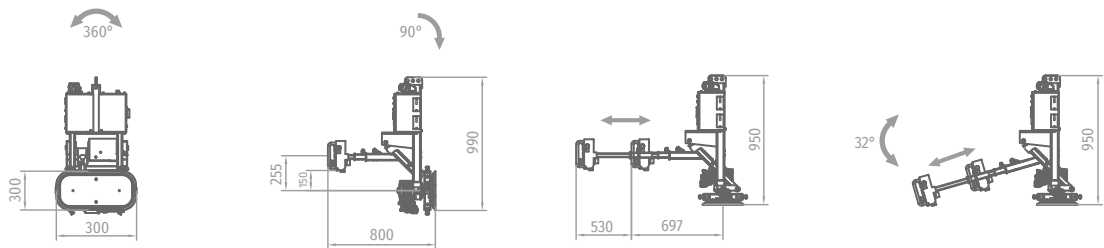

FE3-400G | FE3-400G+4AL-FE3

FACTORY SERIES

FE3-400G

	250 kg
	76 kg

FACTORY SERIES

FE3-400G+4AL-FE3

	400 kg
	86 kg
	400 kg
	96 kg

	0° - 360° - ENDLESS
	0° - 90°
	83 L/min
	OK

	480 W
	200 - 500 VAC (50 - 60 Hz)
	OK

FE3-400G

FE3-400G+4AL-FE3

FE3-400G+4AL-FE3