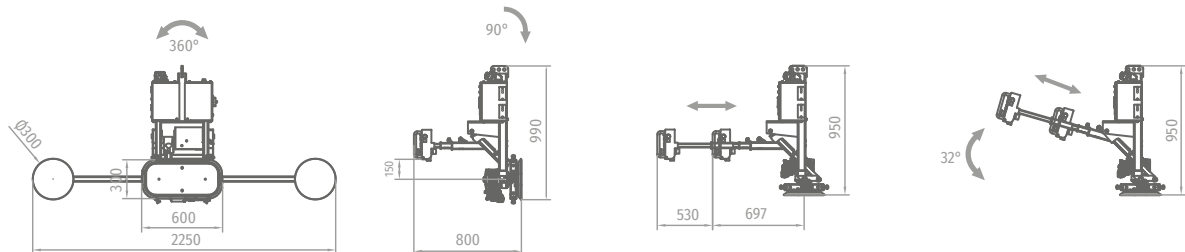

FE3-400G | FE3-400G+4AL-FE3

FACTORY SERIES

FE3-400G

	250 kg
	76 kg

FACTORY SERIES

FE3-400G+4AL-FE3

	400 kg
	86 kg
	400 kg
	96 kg

	0° - 360° - ENDLESS
	0° - 90°
	83 L/min
	OK

	480 W
	200 - 500 VAC (50 - 60 Hz)
	OK

FE3-400G

FE3-400G+4AL-FE3

FE3-400G+4AL-FE3