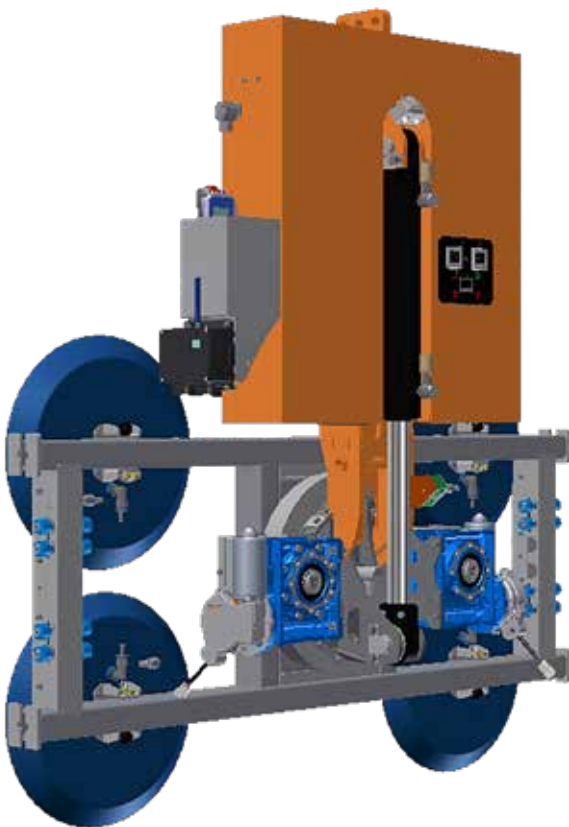

XE1-1250G-A | XE1-1250G-B | XE1-1250G-C XE1-1250G 2 KITS DE CURVO | XE1-1250G 4 KITS DE CURVO

WORK SERIES

 OK
kW 150 W
 360° - ENDLESS
 3 m
 OK

 220-240VAC (50-60Hz)
 83 L/min
 0° - 90°
 OK - Running period 12h aprox

INCLUDED

- MV-VOL WIRES AND PLUGS
- M-BOX METAL BOX

OPTIONAL

- FU-P COVERS
- MI-14A WIRELESS PUSHBUTTON CONTROLLER
- AL-BOT PUSHBUTTON 10m. WIRE

XE1-1250G-A

 500 kg
 180 kg

XE1-1250G-B

1000 kg

 285 kg