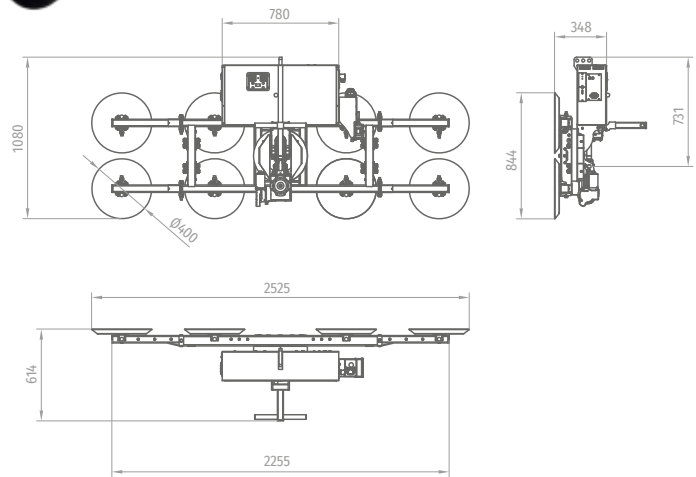

XE2-1500G

WORK SERIES

EN4355	OK
kW	150 W
⚙️	0° - 360° - ENDLESS
📏	3 m
4.0	OK

🔌	220-240VAC (50-60Hz)
🚰	83 L/min
🔪	0° - 90°
🔋	OK - Running period 12h aprox

INCLUDED

- **M-BOX** METAL BOX

OPTIONAL

- **FU-P** COVERS
- **MI-14A** WIRELESS PUSHBUTTON CONTROLLER
- **AL-BOT** PUSHBUTTON 10m. WIRE
- **MV-VOL** WIRES AND PLUGS

XE2-1500G

📏	1000 kg
📏	500 kg
📏	158 kg

XE2-1500G

	1500 kg
	1000 kg
	190 kg

XE2-1500G

	1500 kg
	1500 kg
	249 kg