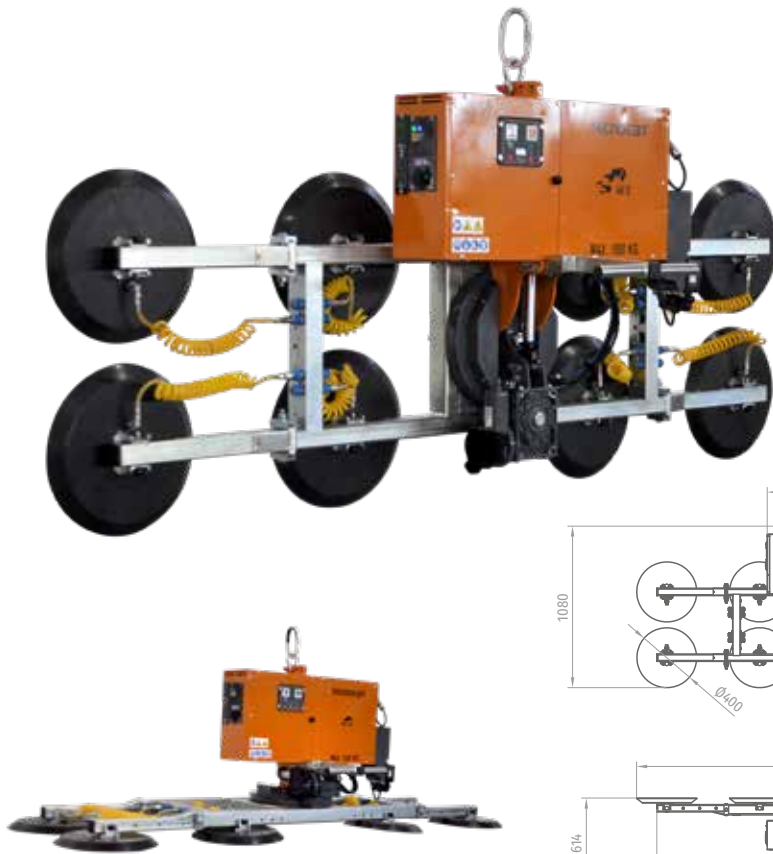

XE2-1500G

WORK SERIES

EN4355	OK
kW	150 W
⚙️	0° - 360° - ENDLESS
📏	3 m
4.0	OK

🔌	220-240VAC (50-60Hz)
🚰	83 L/min
🔪	0° - 90°
🔋	OK - Running period 12h aprox

INCLUDED

- **M-BOX** METAL BOX

OPTIONAL

- **FU-P** COVERS
- **MI-14A** WIRELESS PUSHBUTTON CONTROLLER
- **AL-BOT** PUSHBUTTON 10m. WIRE
- **MV-VOL** WIRES AND PLUGS

XE2-1500G

📏	1000 kg
📏	500 kg
📏	158 kg

XE2-1500G

	1500 kg
	1000 kg
	190 kg

XE2-1500G

	1500 kg
	1500 kg
	249 kg