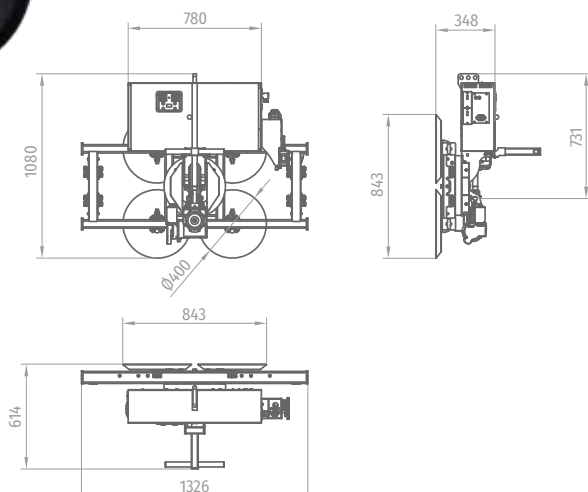

XE2-1500G

WORK SERIES

EN4355	OK
kW	150 W
⚙️	0° - 360° - ENDLESS
📏	3 m
4.0	OK

🔌	220-240VAC (50-60Hz)
🚰	83 L/min
🔪	0° - 90°
🔋	OK - Running period 12h aprox

INCLUDED

- **M-BOX** METAL BOX

OPTIONAL

- **FU-P** COVERS
- **MI-14A** WIRELESS PUSHBUTTON CONTROLLER
- **AL-BOT** PUSHBUTTON 10m. WIRE
- **MV-VOL** WIRES AND PLUGS

XE2-1500G

📏	1000 kg
📏	500 kg
📏	158 kg

XE2-1500G

	1500 kg
	1000 kg
	190 kg

XE2-1500G

	1500 kg
	1500 kg
	249 kg