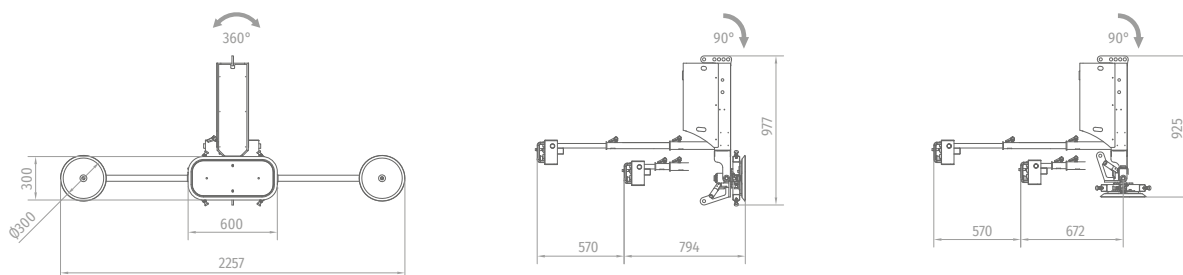

VN2-GB1X

VN2-GB1X+2 x 4AL-VN2X | VN2-GB1X+4 x 4AL-VN2X

FACTORY SERIES

VN2-GB1X

VN2-GB1X+2 x 4AL-VN2X

FACTORY SERIES

AIR	7 bar - 100 l/min
	90° - 180° - 270° - 360°
	—

	40 L/min
	0° - 90°

VN2-GB1X

	250 kg
	66 kg

VN2-GB1X+2 x 4AL-VN2X

	400 kg
	78 kg

VN2-GB1X+4 x 4AL-VN2X

	400 kg
	90 kg