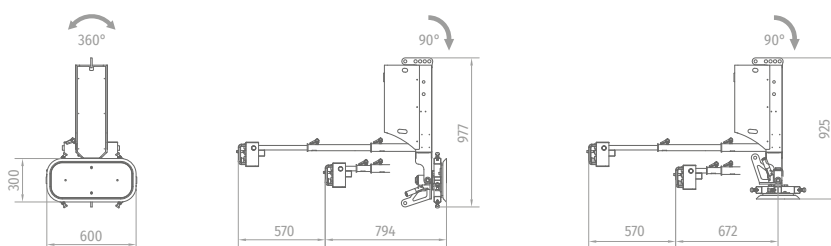

VN2-GB1X

VN2-GB1X+2 x 4AL-VN2X | VN2-GB1X+4 x 4AL-VN2X

FACTORY SERIES

VN2-GB1X

VN2-GB1X+2 x 4AL-VN2X

FACTORY SERIES

AIR	7 bar - 100 l/min
	90° - 180° - 270° - 360°
	—

	40 L/min
	0° - 90°

VN2-GB1X

	250 kg
	66 kg

VN2-GB1X+2 x 4AL-VN2X

	400 kg
	78 kg

VN2-GB1X+4 x 4AL-VN2X

	400 kg
	90 kg