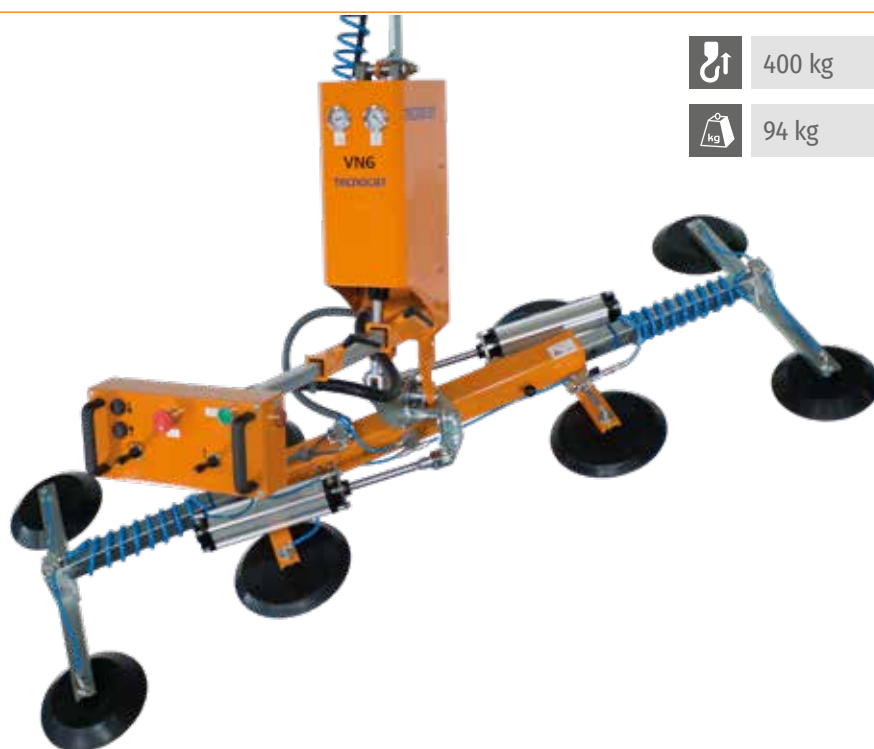

VN6-GB4

VN6-GB4+4

FACTORY SERIES

VN6-GB4

400 kg

72 kg

FACTORY SERIES

VN6-GB4+4

400 kg

94 kg

AIR	7 bar - 100 l/min
AIR	0° - 90°
OK	OK

AIR	40 L/min
AIR	0° - 90°

VN6-GB4

VN6-GB4+4