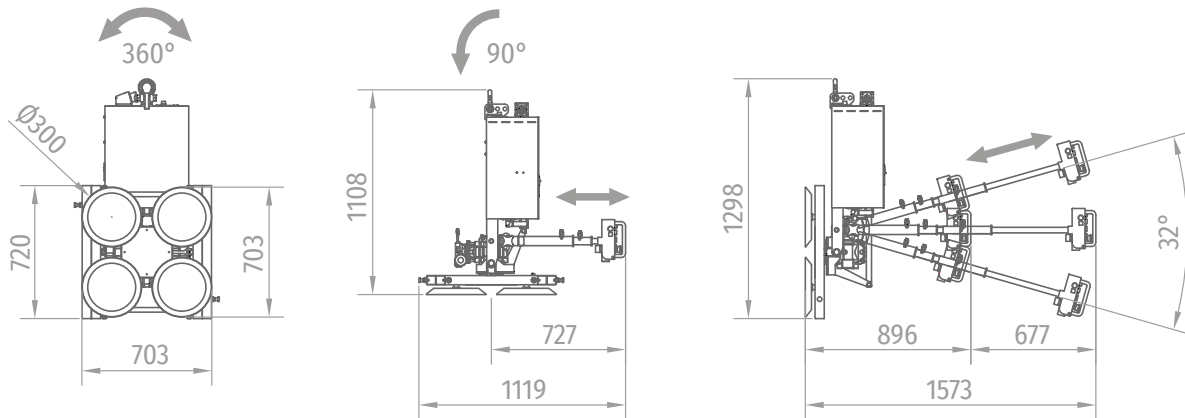

FE4-600G

FE4-600G | FE4-600G+4 x 4AL-FE4

FACTORY SERIES

FE4-600G

	600 kg
	118 kg

FACTORY SERIES

FE4-600G+4 x 4AL-FE4

	600 kg
	146 kg

	0° - 360° - ENDLESS
	0° - 90°
	83 L/min
	OK

	480 W
	200 - 500 VAC (50 - 60 Hz)
	OK

FE4-600G

FE4-600G+4 x 4AL-FE4