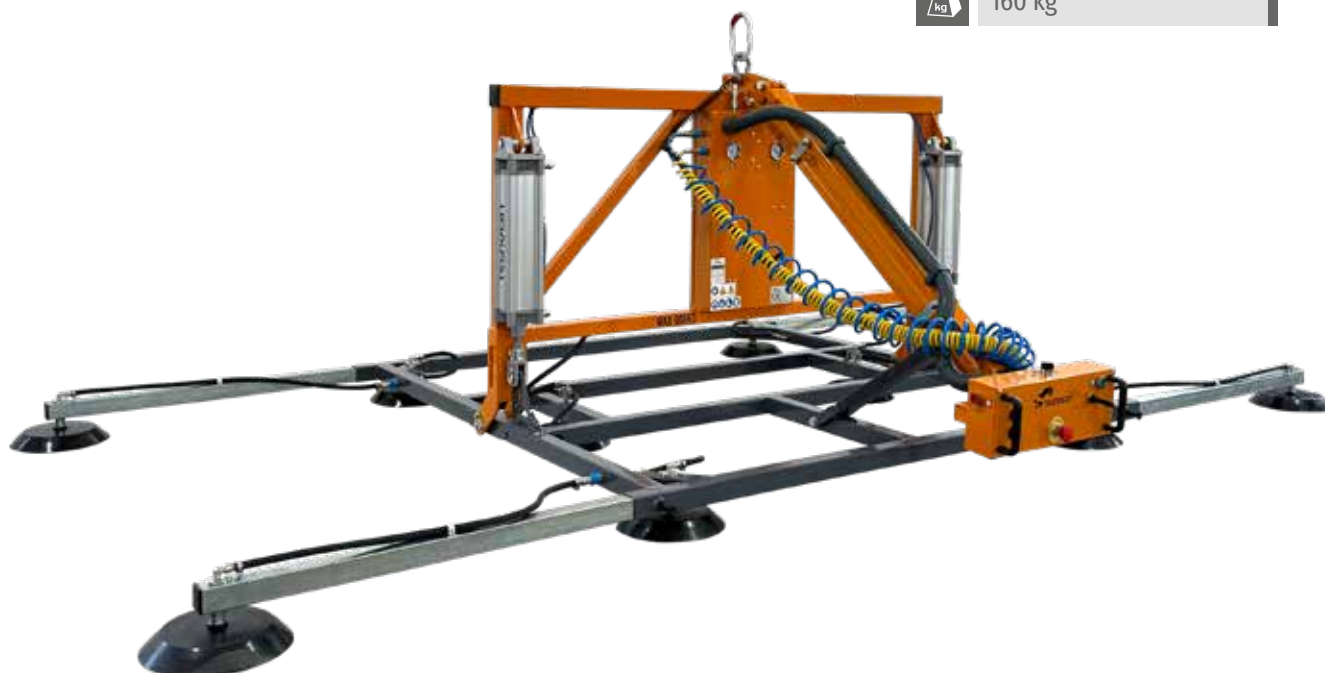

VN7-B4

VN7-B6+4

FACTORY SERIES

VN7-B4

600 kg

140 kg

VN7-B4+4

600 kg

160 kg

AIR 7 bar - 200 l/min

 OK

 40 L/min

 0° - 90°

VN7-B4

VN7-B4+4